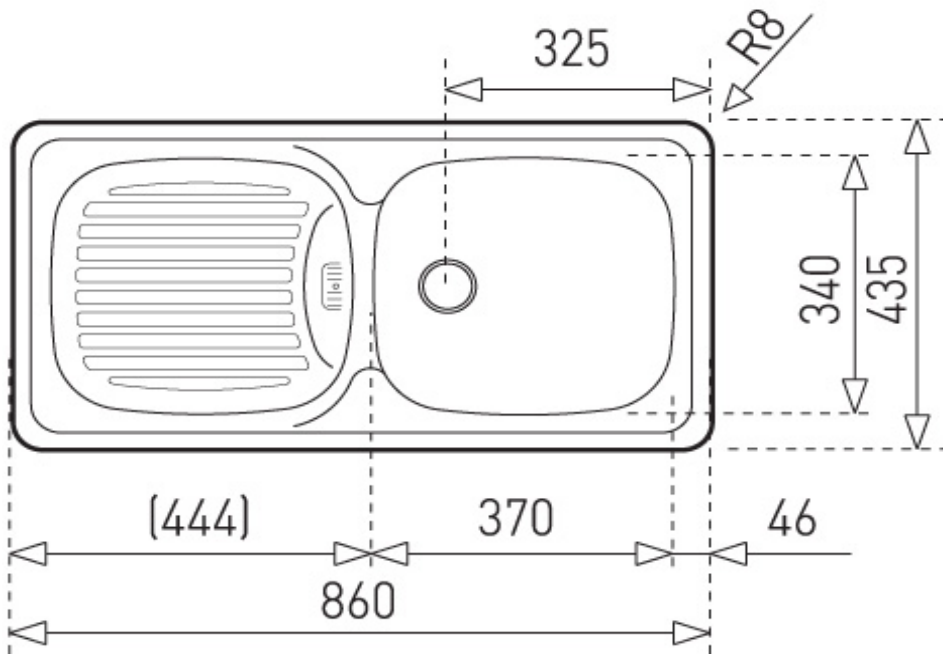

SPECIFICATION SHEET - kitchen sinks

BRAND:		Product Photo:
ORIGIN:	Turkey	
SERIES:	Universal	
PRODUCT DESCRIPTION:	Stainless Steel Inset kitchen sink, 860.440.1B.RD.EBM with: single bowl size: 370 x 340 x150 mm right drainboard, 1 tap hole A1 Waste Basket strainer PA single sink bottletap	
MODEL No.	4013.6101	
FINISH/COLOUR:	Polished	
DIMENSIONS:	Overall (w x h): 860 X 435 mm	
OPTIONAL MATCHING PARTS:	9911.2500 spare fittings	

Technical Informations:

REMINDER:	Do not use cleaners containing abrasive cleansers, ammonia, bleach, acids, waxes, alcohol, solvents or other products not recommended for chrome.
	All information is for reference only, installation shall always be based on the actual product delivered.